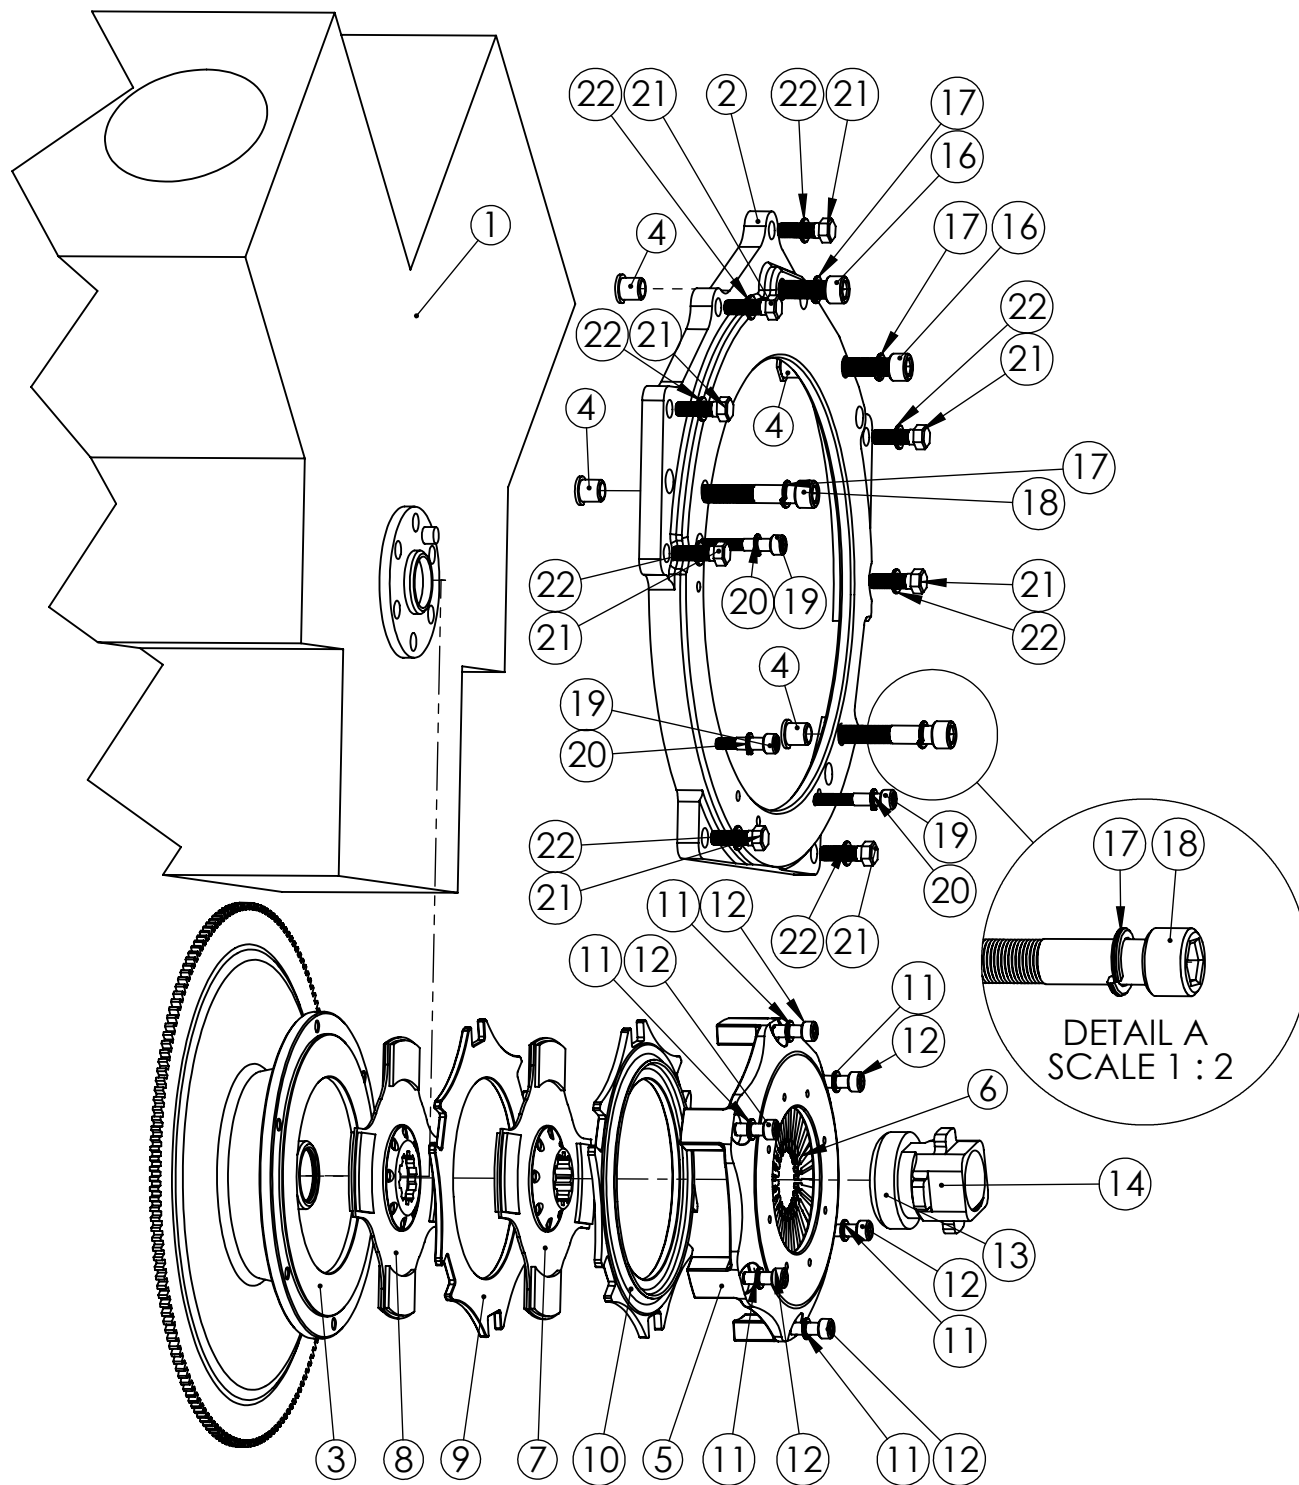

ABC Clutch - LSx kit Instalation manual

ABC Clutch SIA
 Upesgrīvas iela 47,
 Mārupe, Mārupes nov.,
 LV-2167
 LV50103645701
 00371 29125732
 sales@abc-clutch.com

Nr.	Part	Pc per kit
1.	LSx Engine	1
2.	LSx adapter flange	1
3.	Flywheel	1
4.	Centric washer with thred	4
5.	Clutch cover	1
6.	Diaphragm spring	1
7.	Cerametallic disc 1	1
8.	Cerametallic disc2	1
9.	Flouter plate	1
10.	Press plate	1
11.	8mm washer	6
12.	M8x1.25x50mm Cover bolt, 25Nm	6
13.	Koyo bearing	1
14.	Throw out bearing	1
15.		
16.	M12x1.5x40mm Bolt, 70Nm	2
17.	12mm spring washer	6
18.	M12x1.5x65mm Bolt, 70Nm	2
19.	M8x1.25x40mm Bolt, 25Nm	3
20.	8mm spring washer	3
21.	M10x1.5x30mm Bolt, 50Nm	8
22.	10mm washer	8