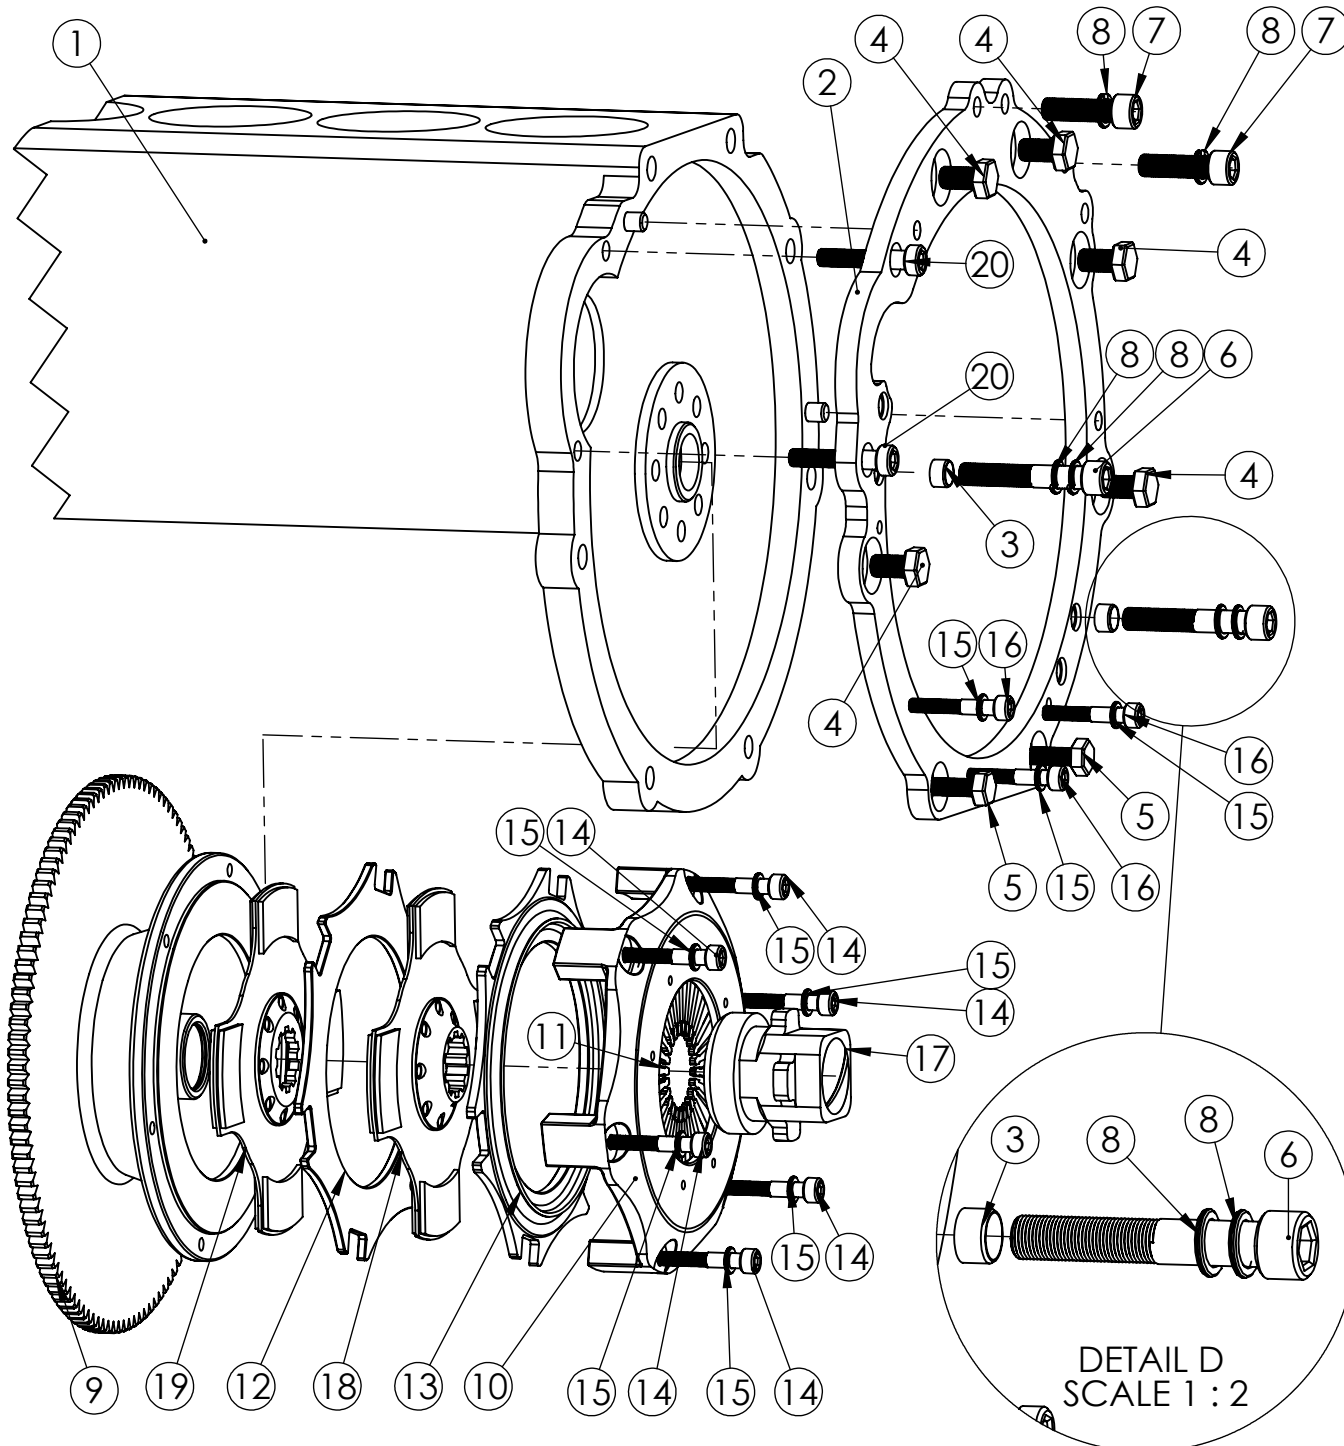

ABC Clutch - 2JZ/JZ Pink kit Instalation manual

ABC Clutch SIA
 Upesgrīvas iela 47,
 Mārupe, Mārupes nov.,
 LV-2167
 LV50103645701
 00371 29125732
 sales@abc-clutch.com

Nr.	PART
1.	2JZ/JZ Block
2.	Adapter flange (1pc)
3.	Centric washer (2pc)
4.	M12x1.25, 20mm Bolt, 80Nm (5pc)
5.	M10x1.25, 30mm, 50Nm Bolt (2pc)
6.	M12x1.5, 70mm Centric bolt, 80Nm(2Pc)
7.	M12x1.5, 40mm Bolt, 80Nm (2Pc)
8.	12mm x 2mm washer (6pc)
9.	Flywheel (1pc)
10.	Clutch Cover (1pc)
11.	Diaphragm spring (1pc)
12.	Flouter plate (1pc)
13.	Pressplate (1pc)
14.	M8x1.25, 50mm cover bolt, 25Nm (6pc)
15.	8mm x 2mm washer (6pc)
16.	M8x1.25, 40mm bolt, 25Nm (3pc)
17.	Throw out bearing (1pc)
18.	Cerametallic disc 1 (1pc)
19.	Cerametallic disc 2 (1pc)
20.	M10x1.25, 50mm Starter Bolt, 50Nm (2pc)